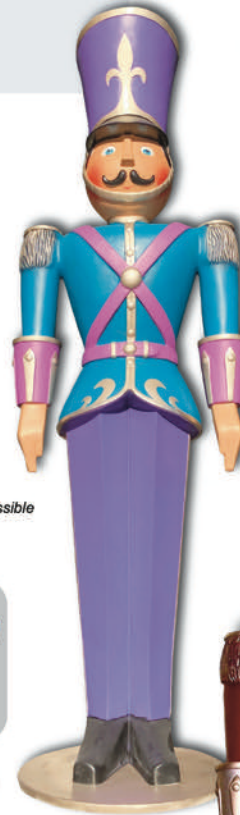

Toy Soldiers

They march in and stand majestically in your display! Made of fiberglass, our Small and Giant Size **Toy Soldiers** can be made with or without drum bases, as they are molded with a foot plate that inserts right on top of the drum base. Medium size Toy Soldiers only come **WITH** the base included as they need it to stand. Each toy soldier can be custom painted to fit your vision or theme!

Small Toy Soldier
244150 (No Drum Base)
62" Tall
20 lbs
\$1060

Small Toy Soldier
244151 (WITH Drum Base)
79" Tall
30 lbs
\$1440

Small / Medium Drum Base
244159
18" Dia x 18" Tall
20 lbs
\$400

Medium Toy Soldier
240151 (Arms Down - WITH Drum Base)
88" Tall
100 lbs
\$1750

Custom Paint colors possible
- call us to discuss.

Medium Toy Soldier
245151 (Arms Up - WITH Drum Base)
88" Tall
100 lbs
\$1750

Trumpet NOT included.

Giant Toy Soldier
242150 (No Drum Base)
94" Tall
110 lbs
\$2065

Giant Toy Soldier
242151 (WITH Drum Base)
120" Tall
140 lbs
\$2650

Large Drum Base
242159
25" Dia x 25" Tall
30 lbs
\$600

Giant Toy Soldier on ABC Block