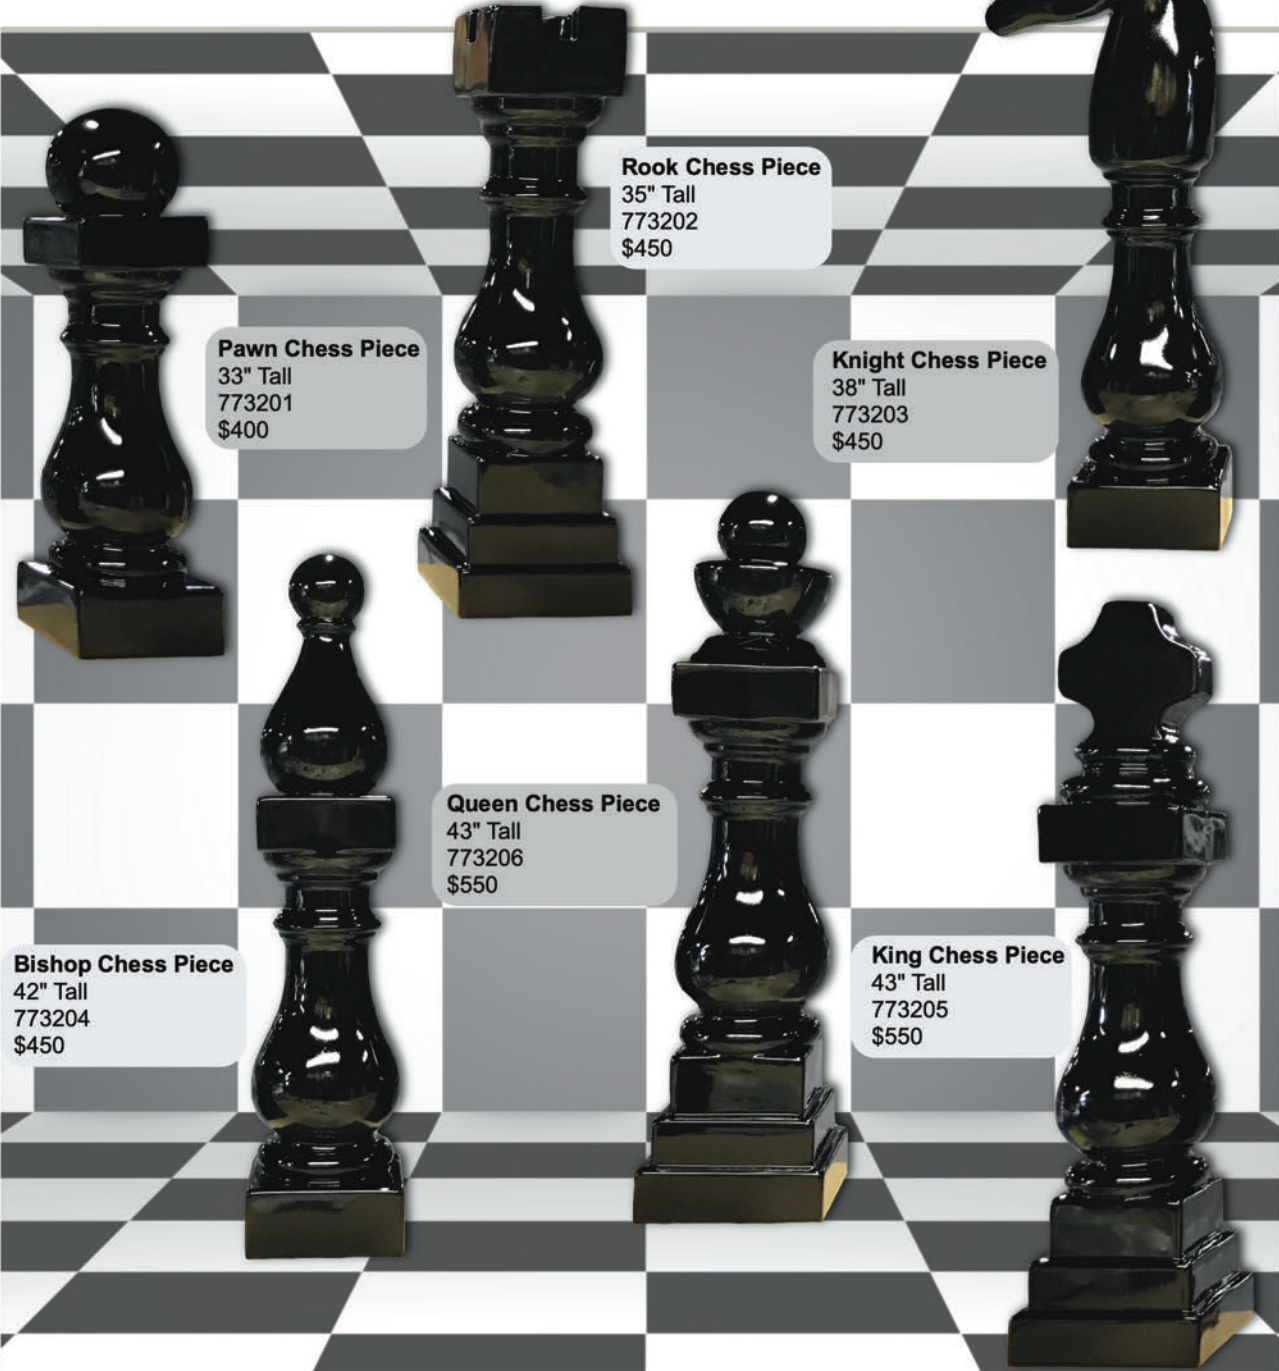

Outdoor Chess Pieces

Suitable for indoor or outdoor use, these **Giant Chess Pieces** offer playful outdoor entertainment and are made of durable, industrial quality fiberglass. The full set is 32 pieces and can be painted with custom colors and a gloss finish. Sizes range from 43" for the King to 33" for the Pawn and weigh approx 12 lbs each. (Game Board is not included).

Chess board guidelines: 16 ft x 16 ft (2 ft x 2 ft squares)

Full Chess Set - All 32 pieces
773290
Painted Glossy Finish
Choose 2 solid colors!
\$8625

Pawn Chess Piece
33" Tall
773201
\$400

Rook Chess Piece
35" Tall
773202
\$450

Knight Chess Piece
38" Tall
773203
\$450

Queen Chess Piece
43" Tall
773206
\$550

Bishop Chess Piece
42" Tall
773204
\$450

King Chess Piece
43" Tall
773205
\$550